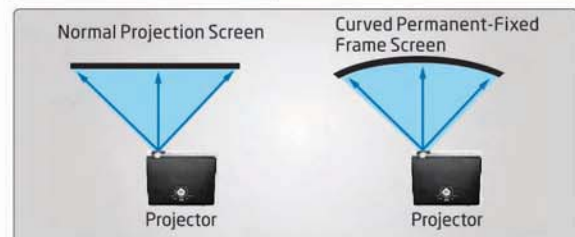

■ More Uniform, Detailed, Taking you into your Film World

Bases on the projector's Sphere to make the image uniform and perfectly focused.