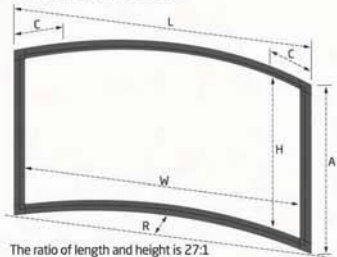

Concave Perm-Fixed Series