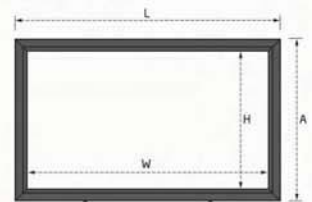

Vertical Adjustable Fixed-Frame Screen