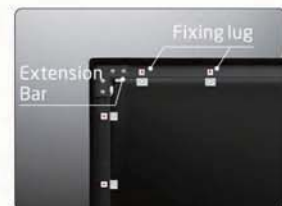

■ More Uniform, Detailed, Taking you into your Film World

Bases on the projector's Sphere to make the image uniform and perfectly focused.