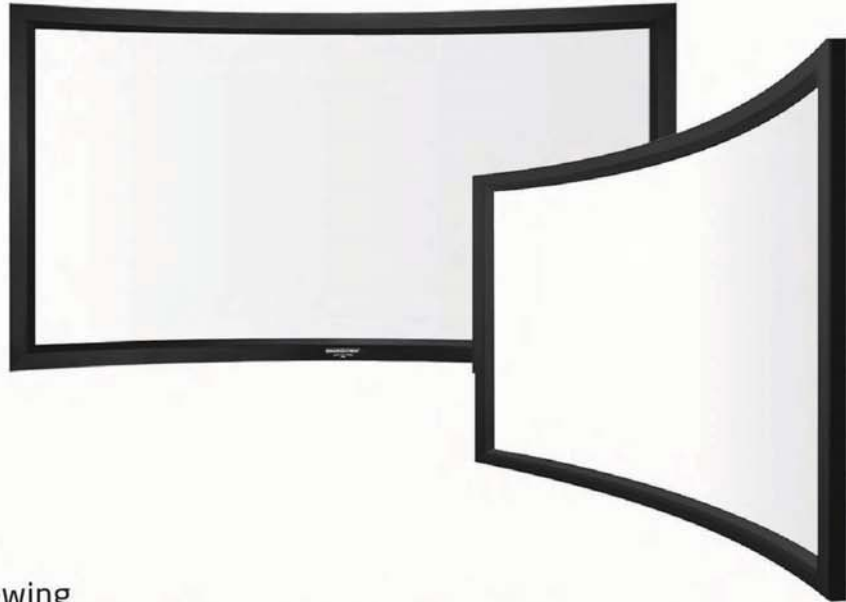

# FIXED FRAME Series

Projection Screen

## Curved Frame Screen

**Curved Permanent  
Fixed-Frame Screen**

is created to eliminate problems caused by different distances between the projector and the screen. This screen brings high definition viewing to a high level.

#### ■ 4 Sided Tension Design

The steel tension bars along with the fixing lugs stretch and tightens. The screen fabric for is to be completely flat and wrinkle-free. The tension can adjusted to ensure a evenly tensioned surface.