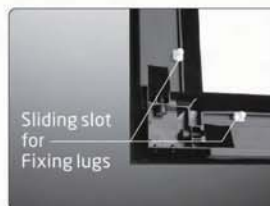

■ More Uniform, Detailed, Taking you into your Film World

Bases on the projector's Sphere to make the image uniform and perfectly focused.